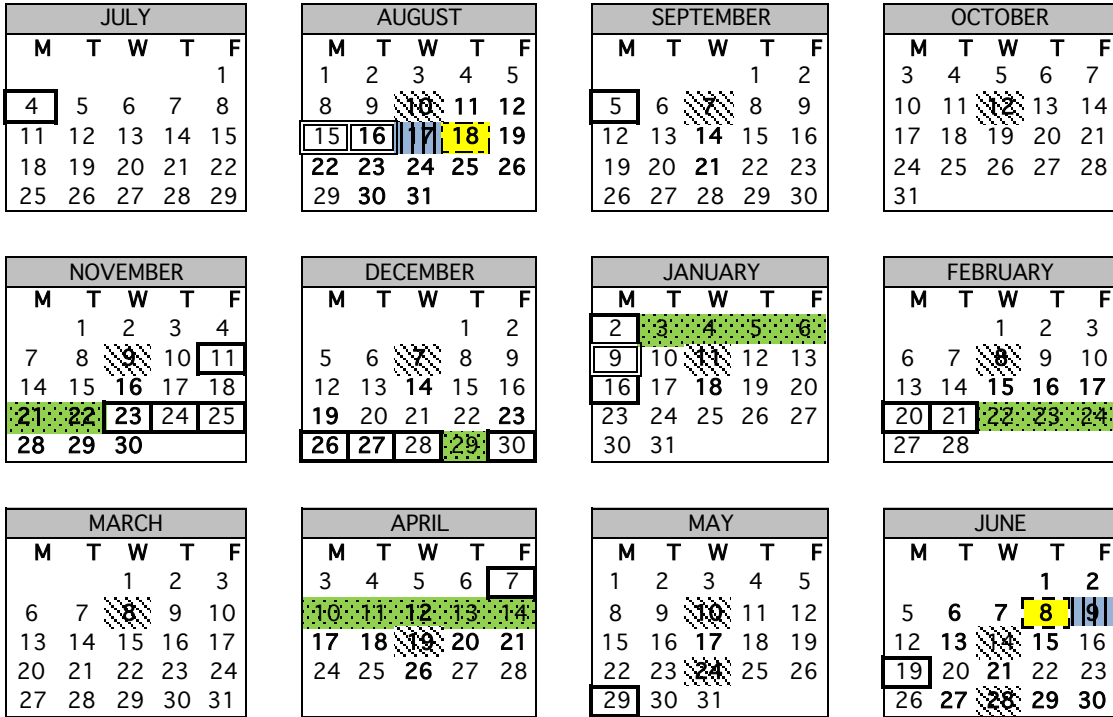

MT. PLEASANT ELEMENTARY SCHOOL DISTRICT
2022-2023 CALENDAR

- Holiday
- Staff Development Days
- First & Last Day of School
- Teacher Work Days
- Non Instructional Days
- School Board Meetings

Month	Instructional Days	Teacher Work Days	Staff Development Days	Legal/Local Holidays	Non-Instruct'l Days	10 - Month Work Days	11 - Month Work Days	12 - Month Work Days
July				1				20
August	10	1	2			11	23	23
September	21			1		21	21	21
October	21					21	21	21
November	16			4	2	16	18	18
December	17			4	1	17	18	18
January	15		1	2	4	15	20	20
February	15			2	3	15	18	18
March	23					23	23	23
April	14			1	5	14	19	19
May	22			1		22	22	22
June	6	1		1		7	21	21
Totals	180	2	3	17	15	182	224	244

LEGEND:

Local Holidays	
Cesar Chavez Day	November 23, 2022 (Observed)
Thanksgiving Holiday	November 25, 2022
Christmas Holiday	December 28, 2022
Good Friday	April 7, 2023

Legal Holidays	
Independence Day	July 4, 2022
Labor Day	September 5, 2022
Veterans' Day	November 11, 2022
Thanksgiving Day	November 24, 2022
Christmas Eve	December 26, 2022
Christmas Day	December 27, 2022
New Year's Eve	December 30, 2022
New Year's Day	January 2, 2023
Martin L. King, Jr. Day	January 16, 2023
Washington's Birthday	February 20, 2023
Lincoln's Birthday	February 21, 2023
Memorial Day	May 29, 2023
Juneteenth	June 19, 2023