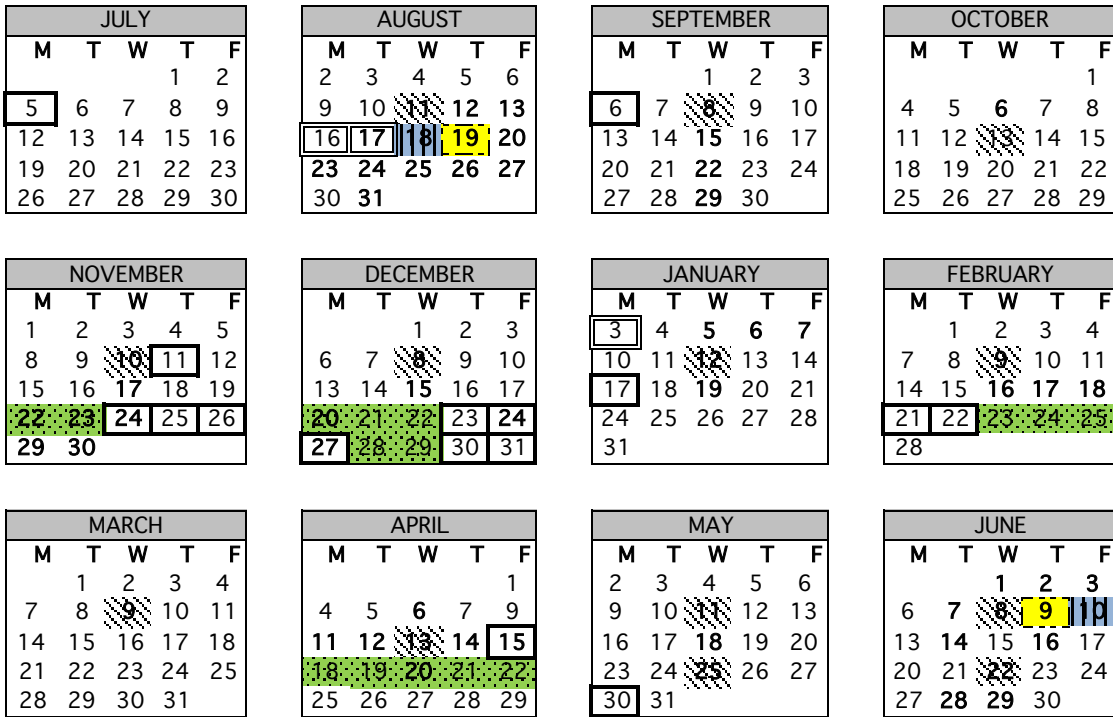

**MT. PLEASANT ELEMENTARY SCHOOL DISTRICT**  
2021-2022 CALENDAR

- Holiday
- Staff Development Days
- Teacher Work Days
- Non Instructional Days
- First & Last Day of School
- School Board Meetings

Month	Instructional Days	Teacher Work Days	Staff Development Days	Legal/Local Holidays	Non-Instruct'l Days	10 - Month Work Days	11 - Month Work Days	12 - Month Work Days
July				1				21
August	9	1	2			10	22	22
September	21			1		21	21	21
October	21					21	21	21
November	16			4	2	18	18	18
December	13			5	5	18	18	18
January	19		1	1		19	20	20
February	15			2	3	18	18	18
March	23					23	23	23
April	15			1	5	20	20	20
May	21			1		21	21	21
June	7	1				8	22	22
<b>Totals</b>	<b>180</b>	<b>2</b>	<b>3</b>	<b>16</b>	<b>15</b>	<b>197</b>	<b>224</b>	<b>245</b>

**LEGEND:**

<b>Local Holidays</b>	
Thanksgiving Friday	November 26, 2021
Christmas Holiday	December 23, 2021
Cesar Chavez Day	November 24, 2021 ( <i>Observed</i> )
Good Friday	April 15, 2022

<b>Legal Holidays</b>	
Independence Day	July 5, 2021
Labor Day	September 6, 2021
Veterans' Day	November 11, 2021
Thanksgiving Day	November 25, 2021
Christmas Eve	December 24, 2021
Christmas Day	December 27, 2021
New Year's Eve	December 30, 2021
New Year's Day	December 31, 2021
Martin L. King, Jr. Day	January 17, 2022
Washington's Birthday	February 21, 2022
Lincoln's Birthday	February 23, 2022
Memorial Day	May 30, 2022